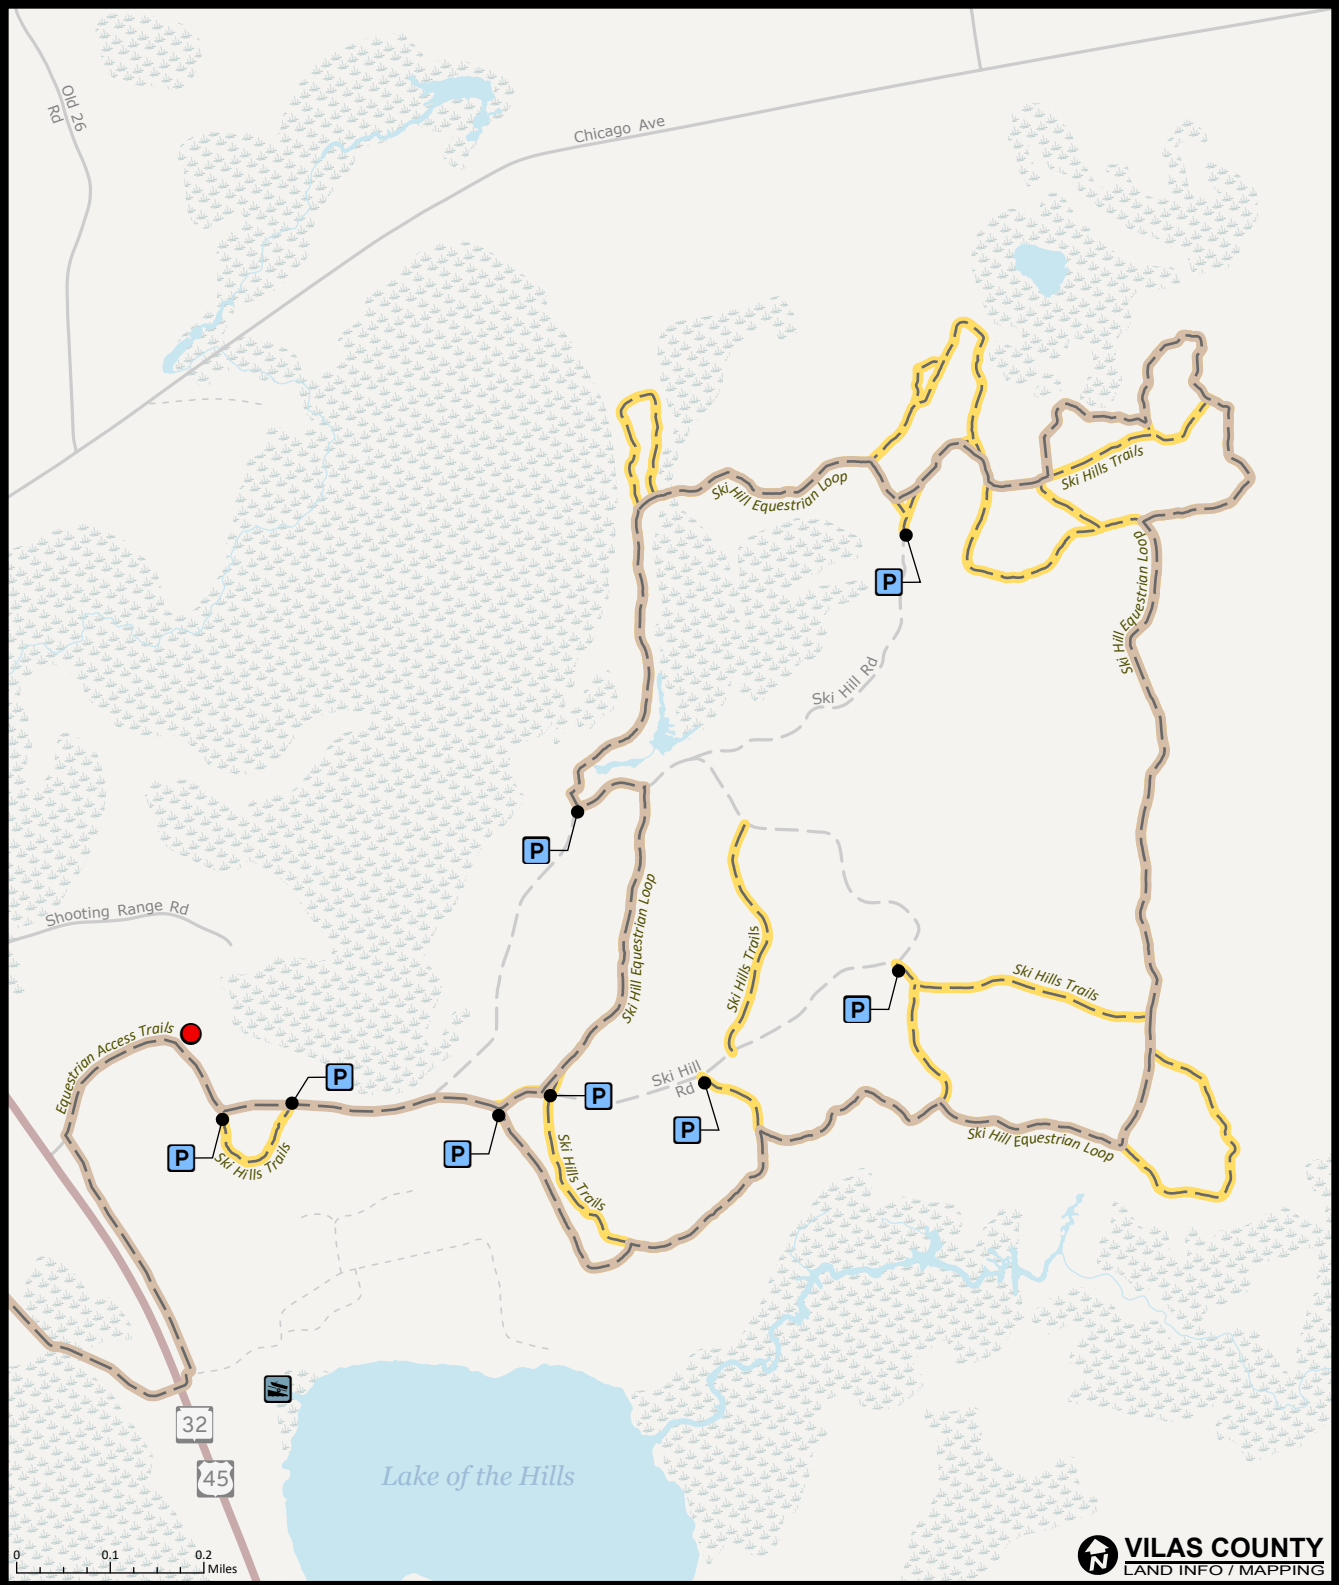

TRAIL MAP #42

SKI HILL TRAILS

Hiking • Equestrian • Birdwatching • Hunting • Leashed Pets Allowed

- Equestrian Trail/Route
- Hike/Bike Trail
- Boat Ramp
- Trail Head
- Parking